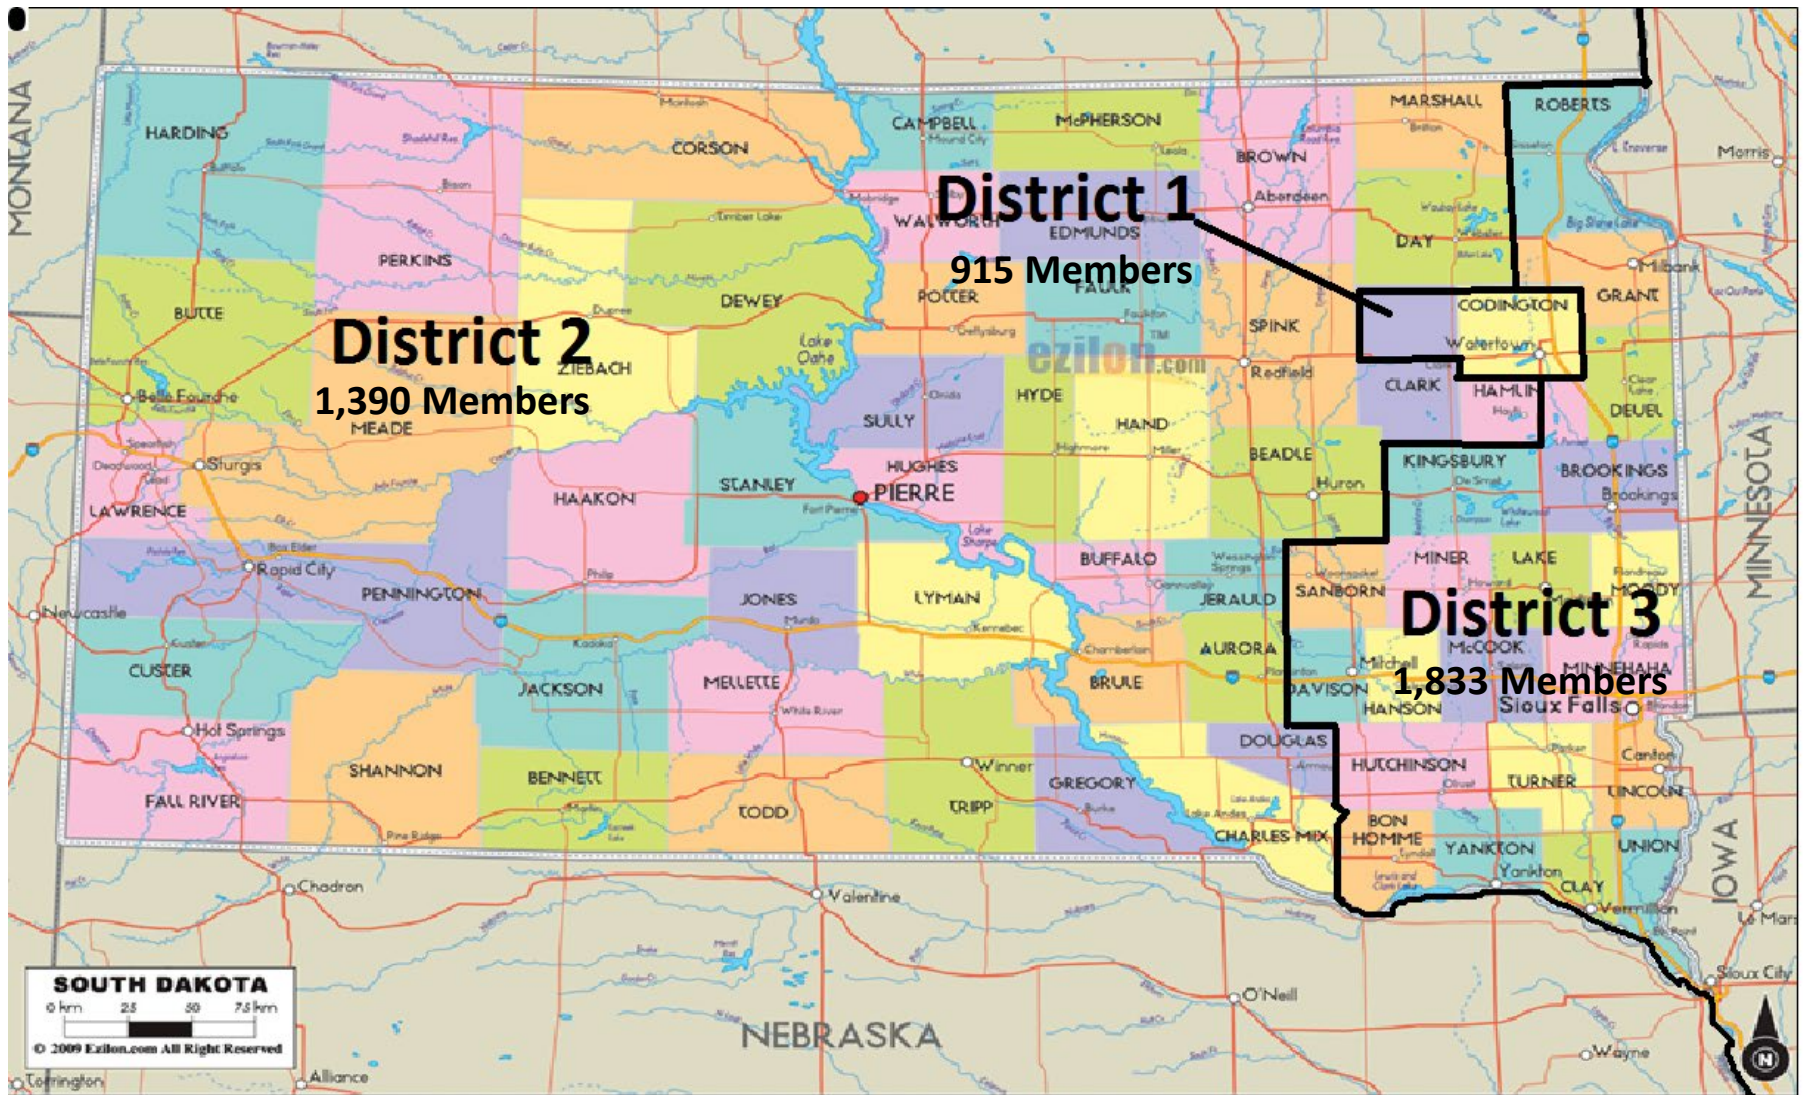

GLCP Membership Districts

District 1: All of Codington County and the entire portion of Clark County that is north of Hwy 212.

District 2: The entire portion of Hamlin County that is west of Hwy 81, the entire portion of Clark County that is south of Hwy 212. All South Dakota counties west of the above marked line that follows the county borders and all states west of the South Dakota/Minnesota state lines.

District 3: All South Dakota counties east of the above-marked line that follows the county borders and all states east of the South Dakota/Minnesota state lines.

GLCP Membership Districts

District 1

District 2

District 3

District 1: All of Codington County and the entire portion of Clark County that is north of Hwy 212.

District 2: The entire portion of Hamlin County that is west of Hwy 81, the entire portion of Clark County that is south of Hwy 212. All South Dakota counties west of the above marked line that follows the county borders and all states west of the South Dakota/Minnesota state lines.

District 3: All South Dakota counties east of the above-marked line that follows the county borders and all states east of the South Dakota/Minnesota state lines.