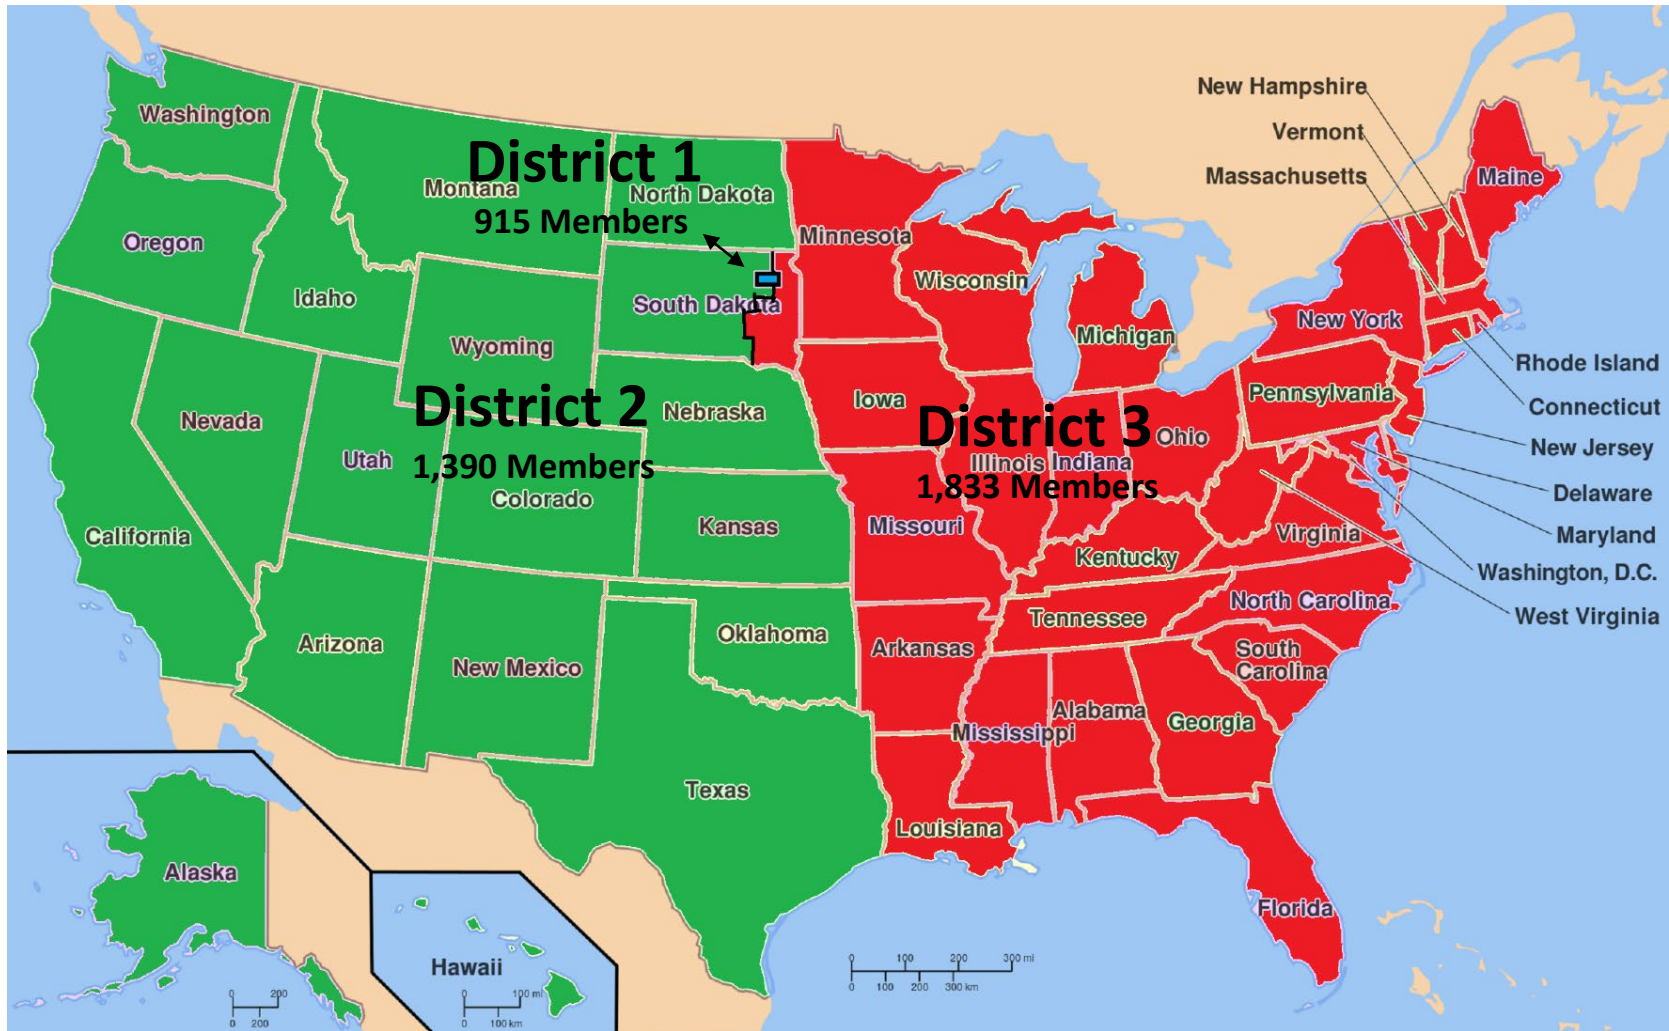

GLCP Membership Districts

District 1: All of Codington County and the entire portion of Clark County that is north of Hwy 212.

District 2: The entire portion of Hamlin County that is west of Hwy 81, the entire portion of Clark County that is south of Hwy 212. All South Dakota counties west of the above marked line that follows the county borders and all states west of the South Dakota/Minnesota state lines.

District 3: All South Dakota counties east of the above-marked line that follows the county borders and all states east of the South Dakota/Minnesota state lines.

GLCP Membership Districts

District 1

District 2

District 3

District 1: All of Codington County and the entire portion of Clark County that is north of Hwy 212.

District 2: The entire portion of Hamlin County that is west of Hwy 81, the entire portion of Clark County that is south of Hwy 212. All South Dakota counties west of the above marked line that follows the county borders and all states west of the South Dakota/Minnesota state lines.

District 3: All South Dakota counties east of the above-marked line that follows the county borders and all states east of the South Dakota/Minnesota state lines.